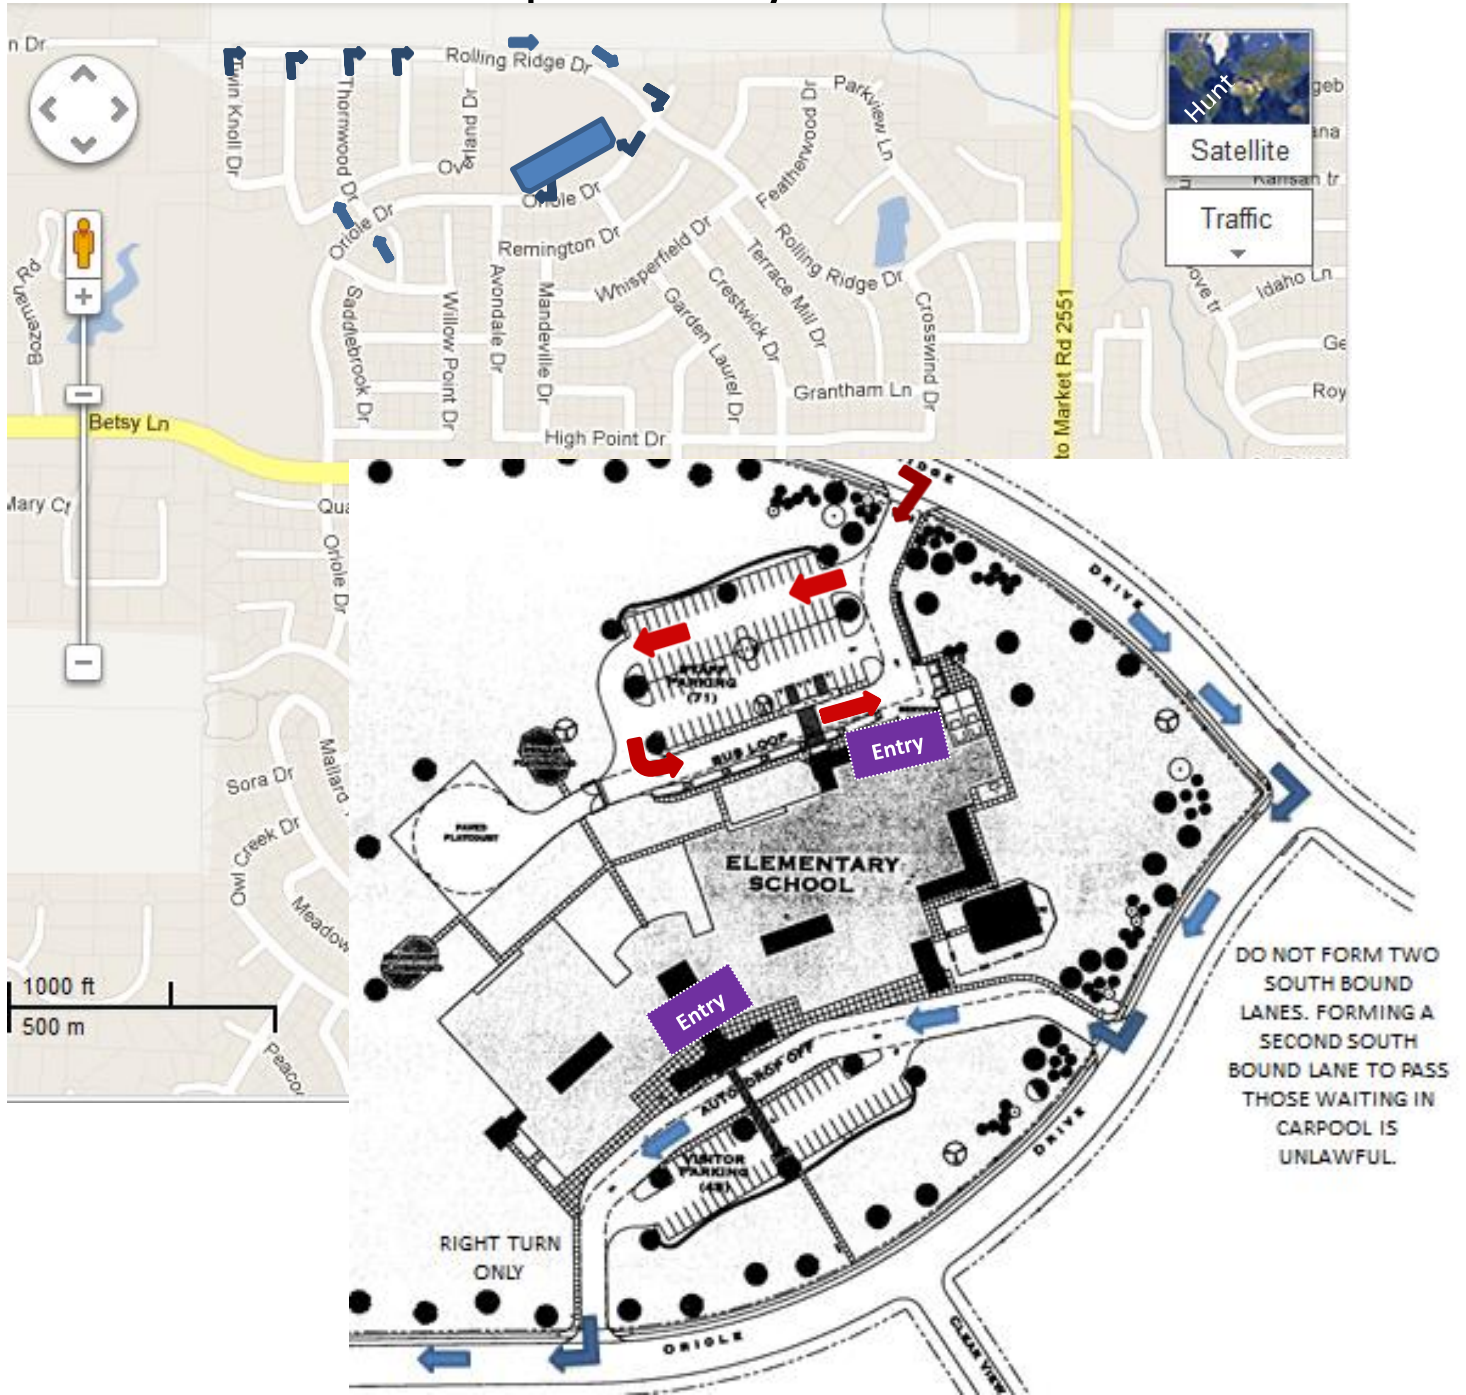

# Carpool Entry Directions

- Carpool lineup moves eastward on Rolling Ridge.
- Cars traveling north on Oriole, attempting to make a left turn and merge into the carpool lane slow the flow of traffic and elevate tension. **Line up moving eastward on Rolling Ridge.**
- Right turns only when exiting the front carpool lane.
- Students may be dropped off in the front or rear of the building.
- **Assistance for students exiting cars (Safety Patrol) is only available in the front of the building.**